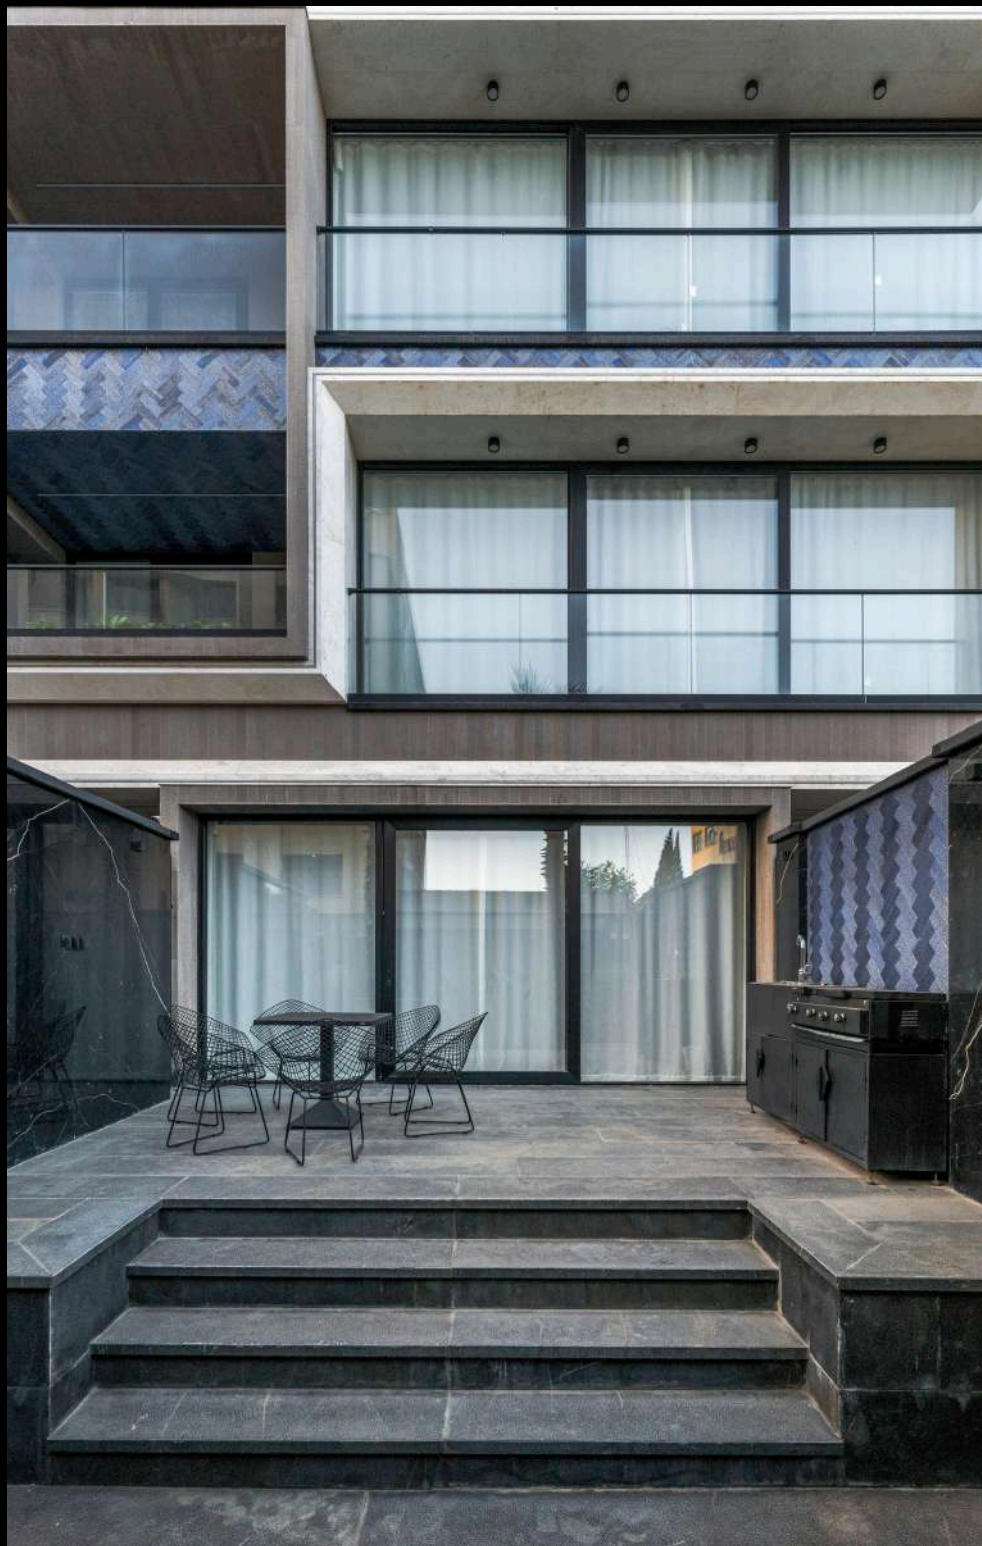

SPANISH GLAZED

ESP 1390

ESP 1379

CODE : ESP1376

DIMENSION : 9X79CM , 9X39CM , 9X26CM