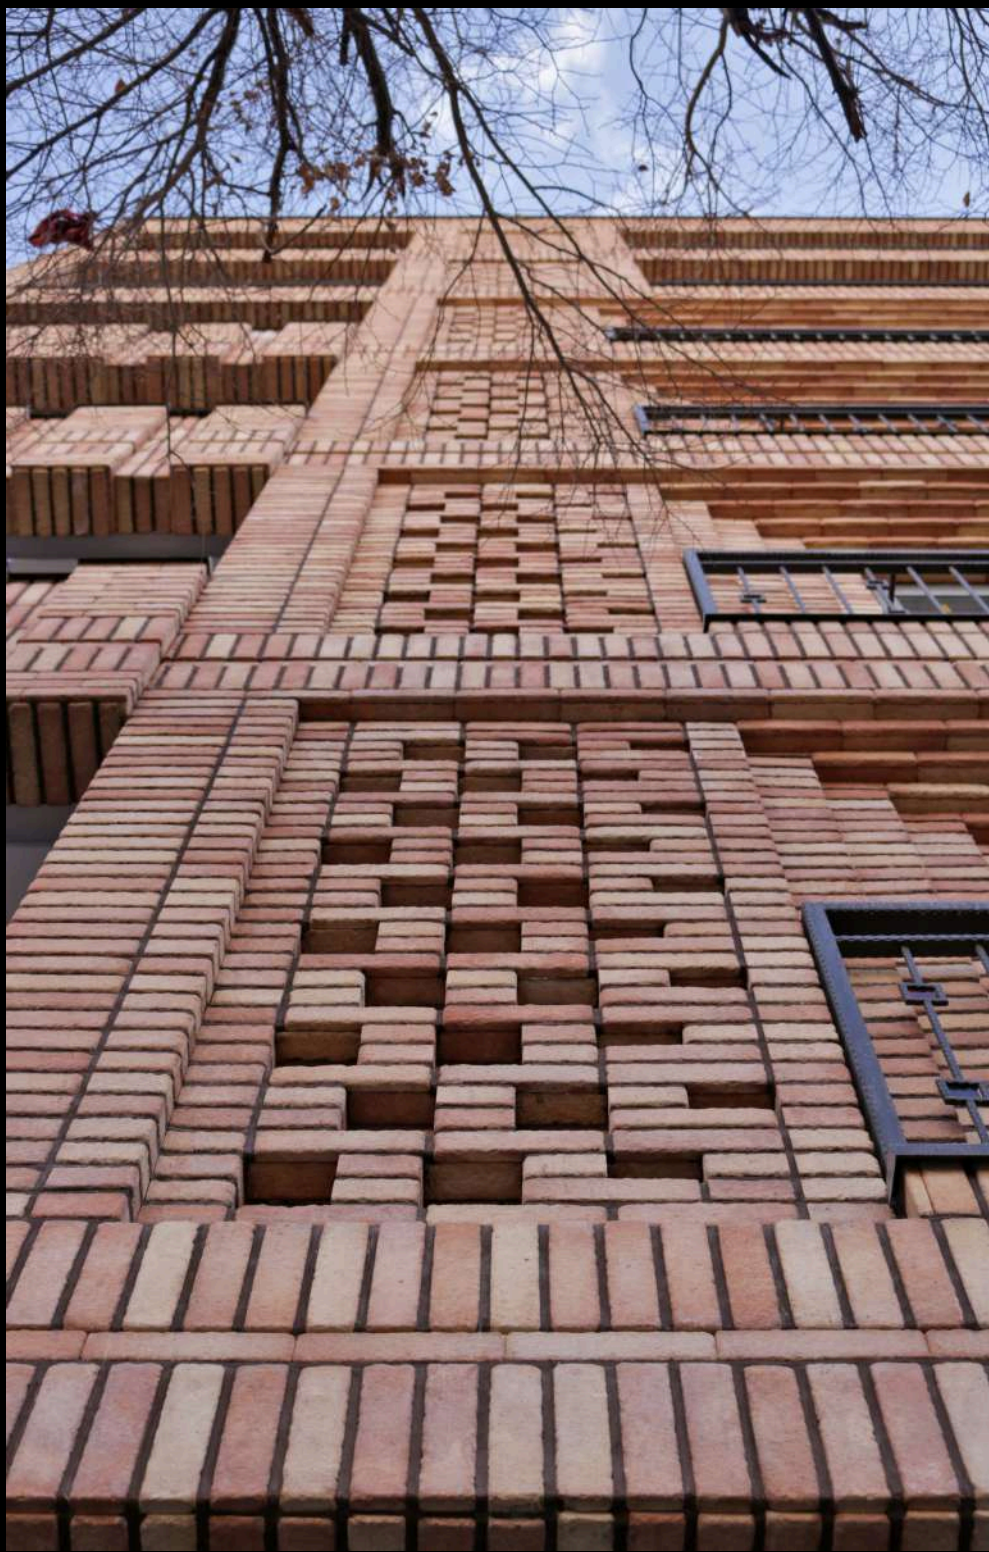

CODE : ARNGO
DIMENSION : 6.5X26CM