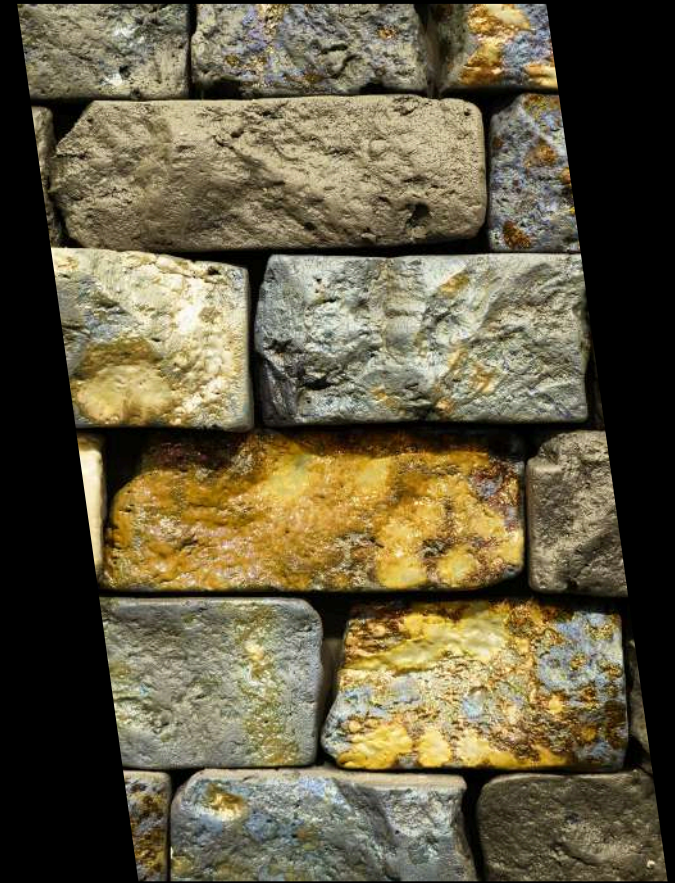

CODE : SINGLE VERSION
DIMENSION : RANDOM SIZE