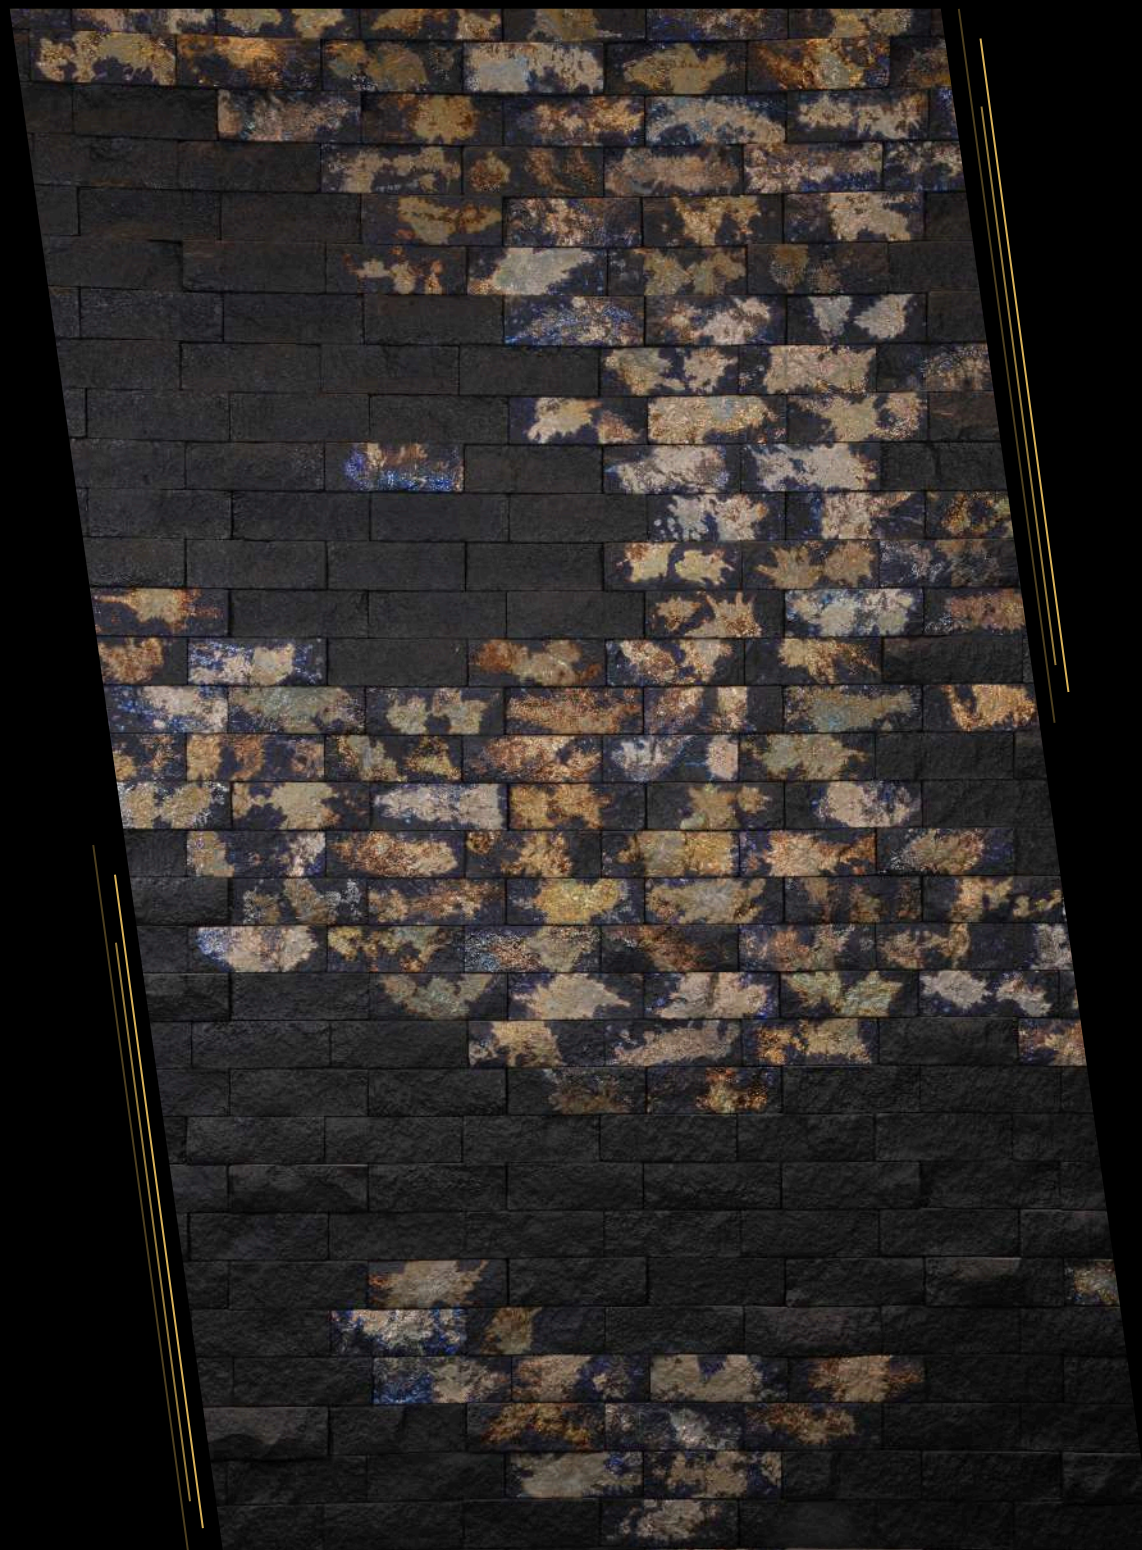

NEMACHIN ROYAL
BRICK MANUFACTURER GROUP

CODE : ESP1552
DIMENSION : 7X20CM

7X20CM