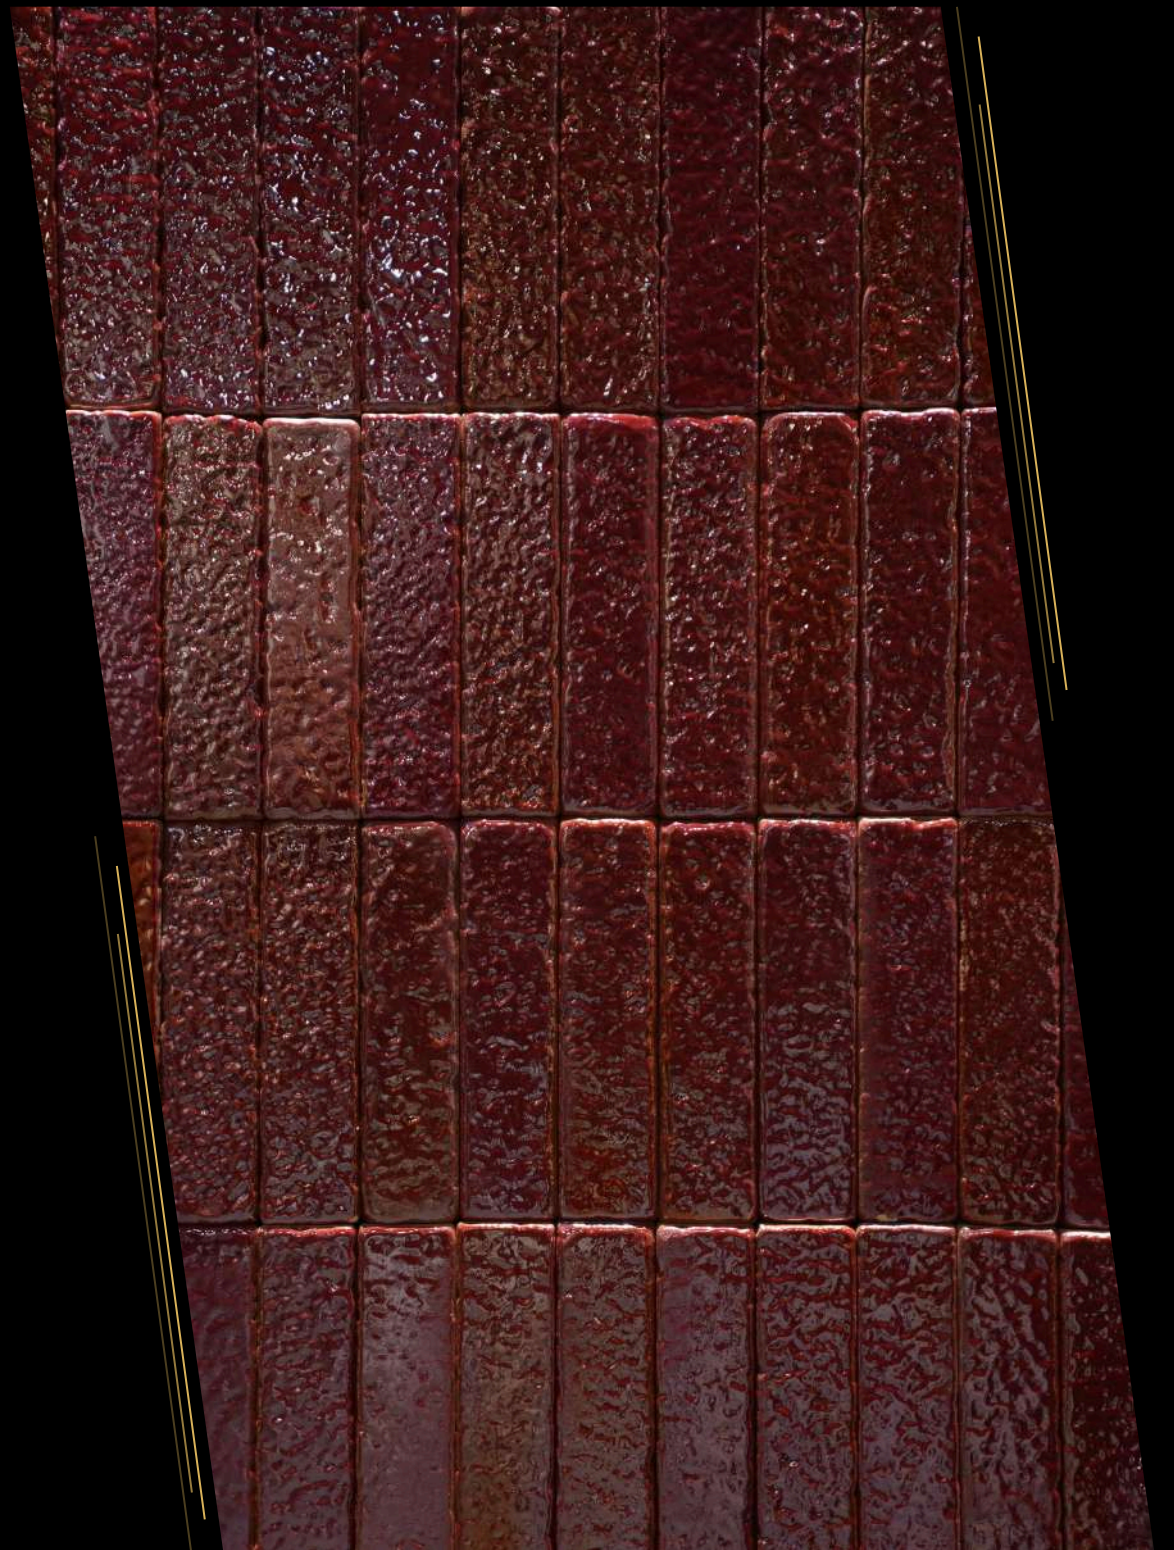

NEMACHIN ROYAL
BRICK MANUFACTURER GROUP

CODE : ESP1575
DIMENSION : 6.5X26CM

9X33CM