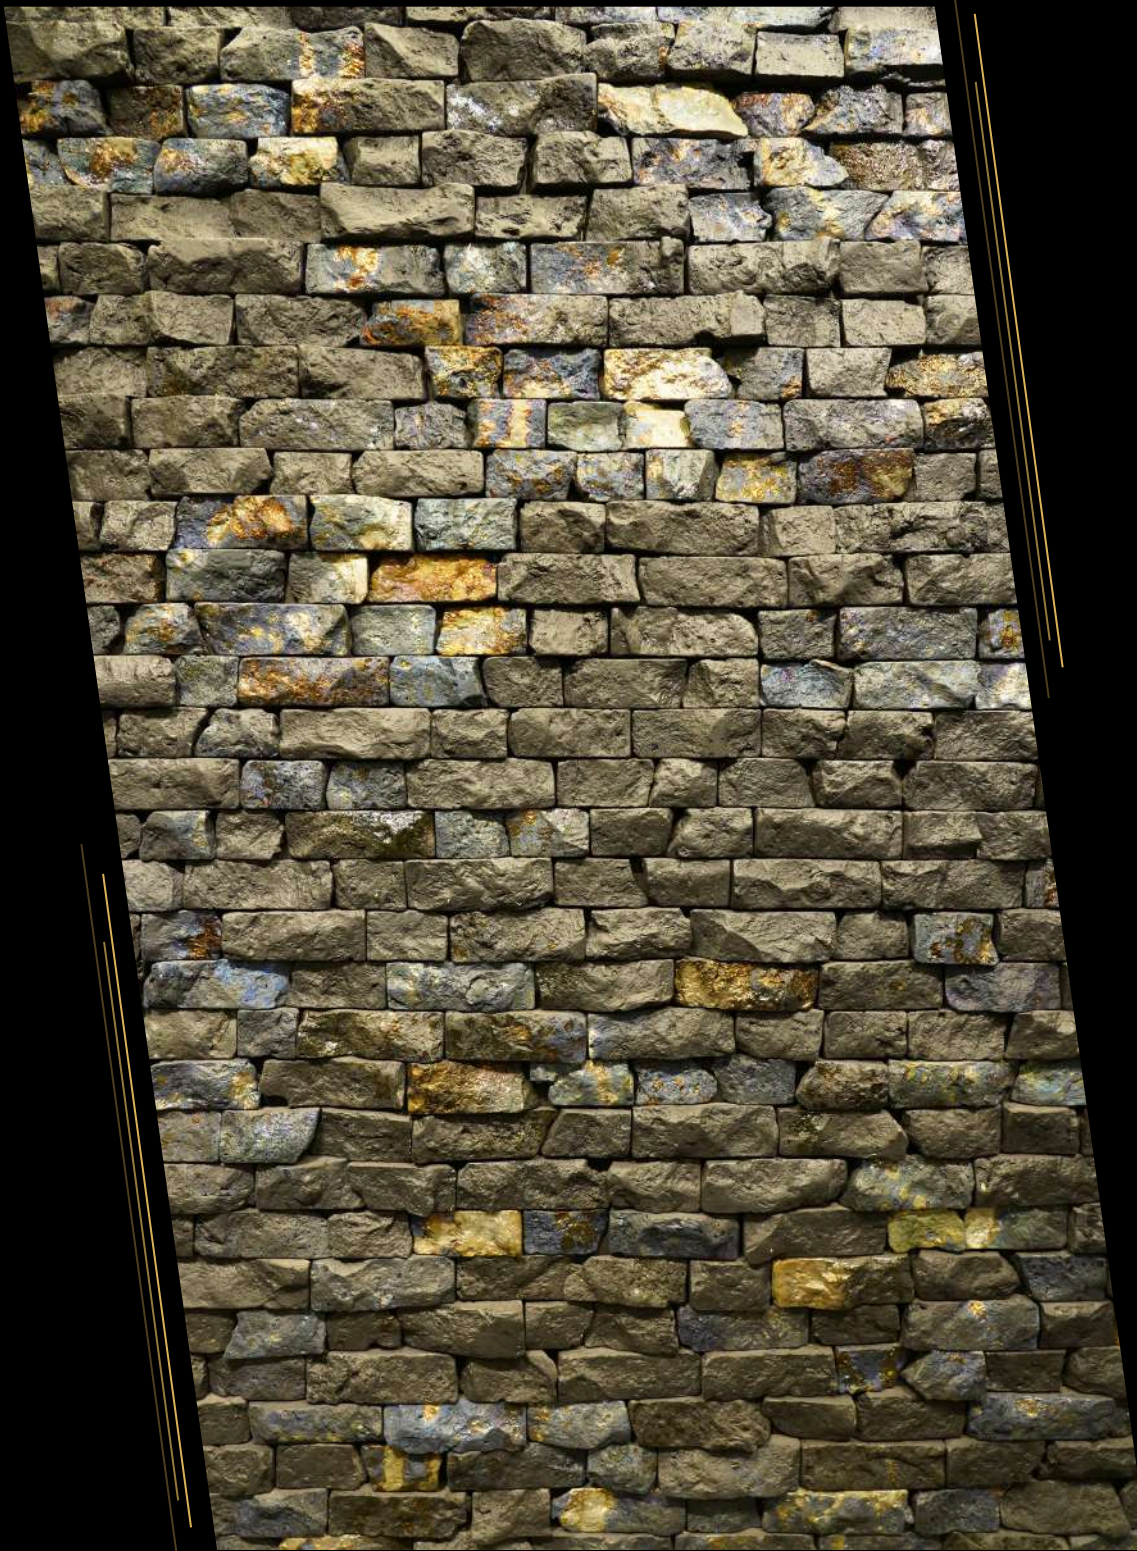

GLOSSY GLAZES WITH DAZZLING SHINE
MATTE GLAZES WITH A MODERN AND REFINED LOOK
A WIDE RANGE OF TEXTURES, FROM SMOOTH AND MINIMAL SURFACES TO BOLD AND NATURAL RELIEFS

CODE : SINGLE VERSION
DIMENSION : RANDOM SIZE