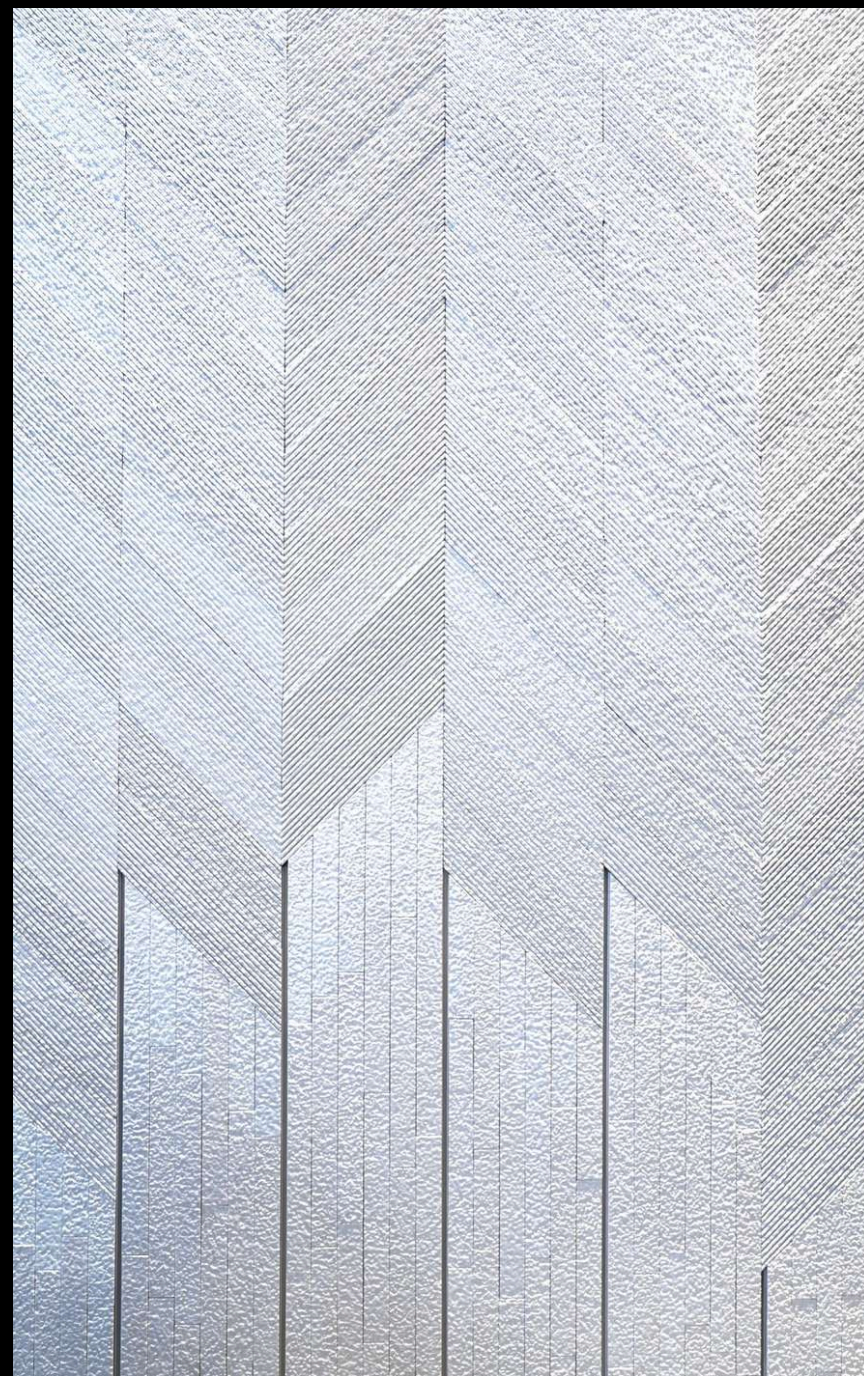

CODE : ESP 1507
DIMENSION : 9X79CM
METAL GRAY 3GROOVE