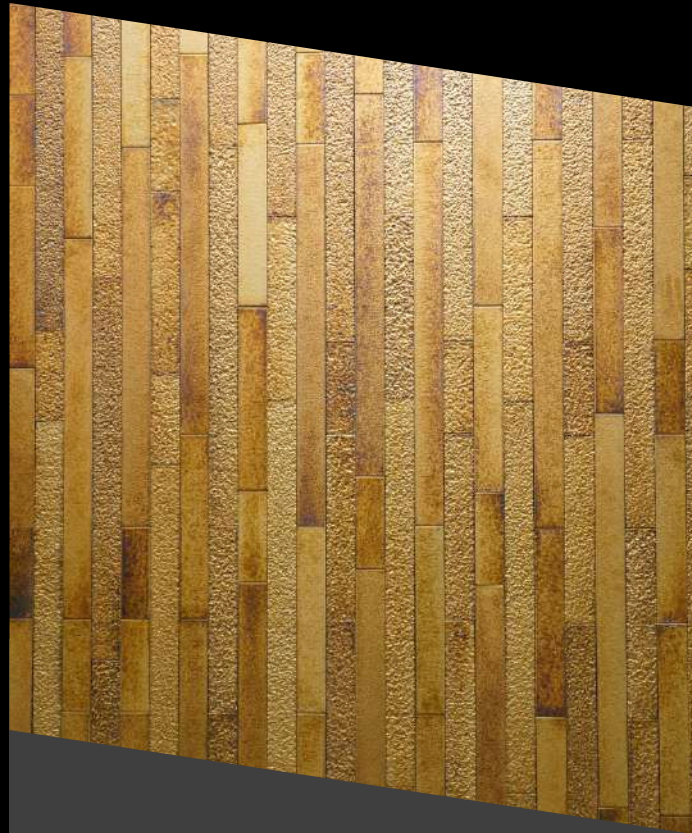

NEMACHIN ROYAL
BRICK MANUFACTURER GROUP

GLAZE GOLDEN SMOKY

CODE : ESP1488

DIMENSION : 6X79 CM , 6X39CM , 6X19CM

6X79CM

6X39CM

6X19CM