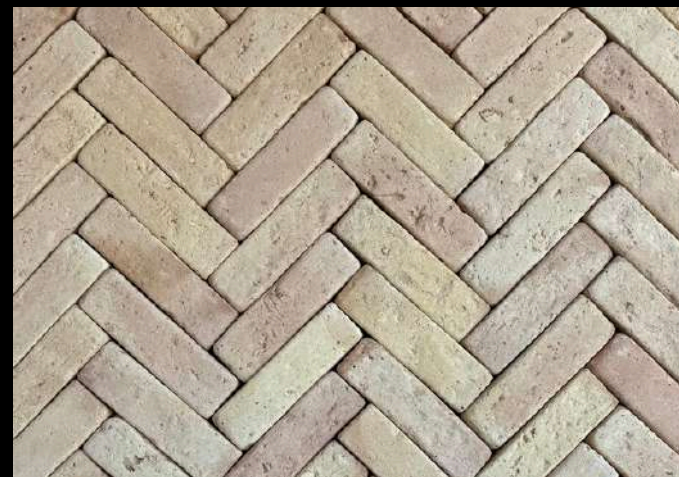

CODE:HAY632
DIMENSION : 5.5X20CM