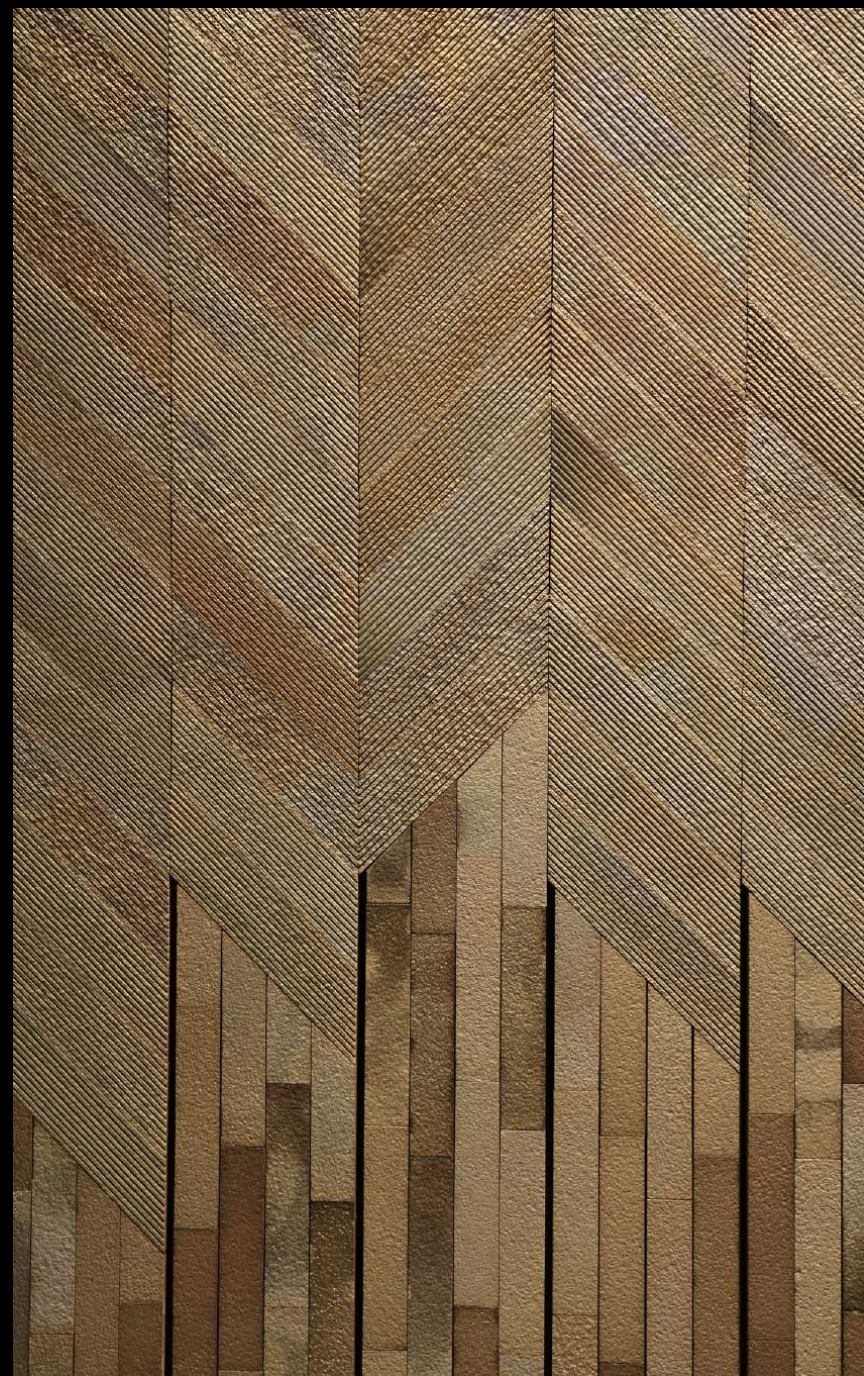

NEMACHIN ROYAL
BRICK MANUFACTURER GROUP

CODE : ESP 133P
DIMENSION : 9X36CM (CV), 9X23CM(CV)

CODE : ESP 133P
DIMANSION : 6X30CM