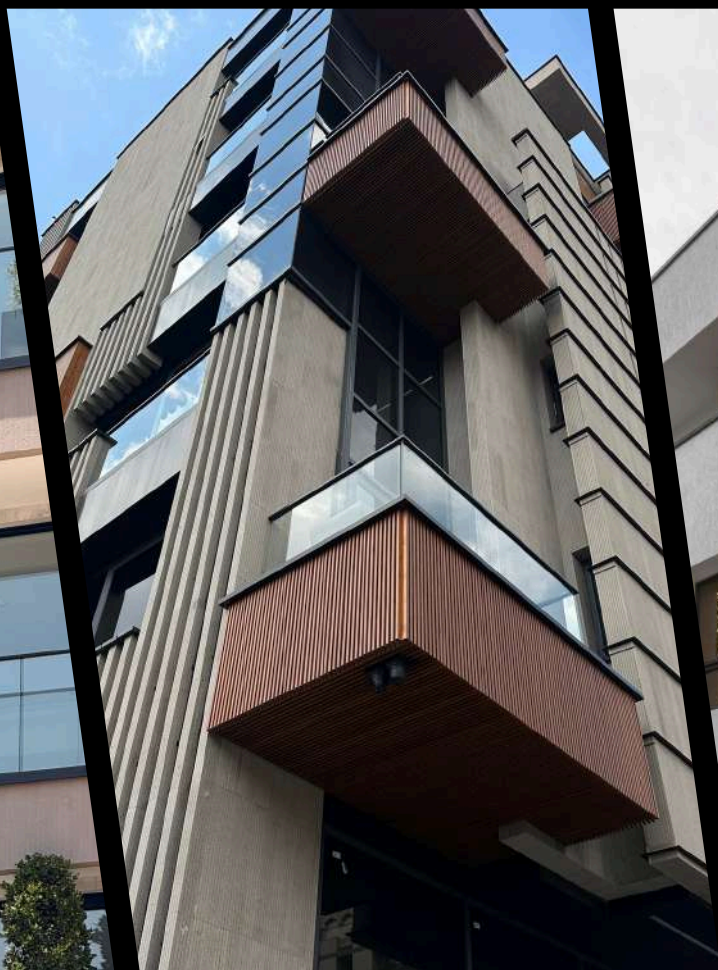

CODE : W0492
SIZE : 9X79CM