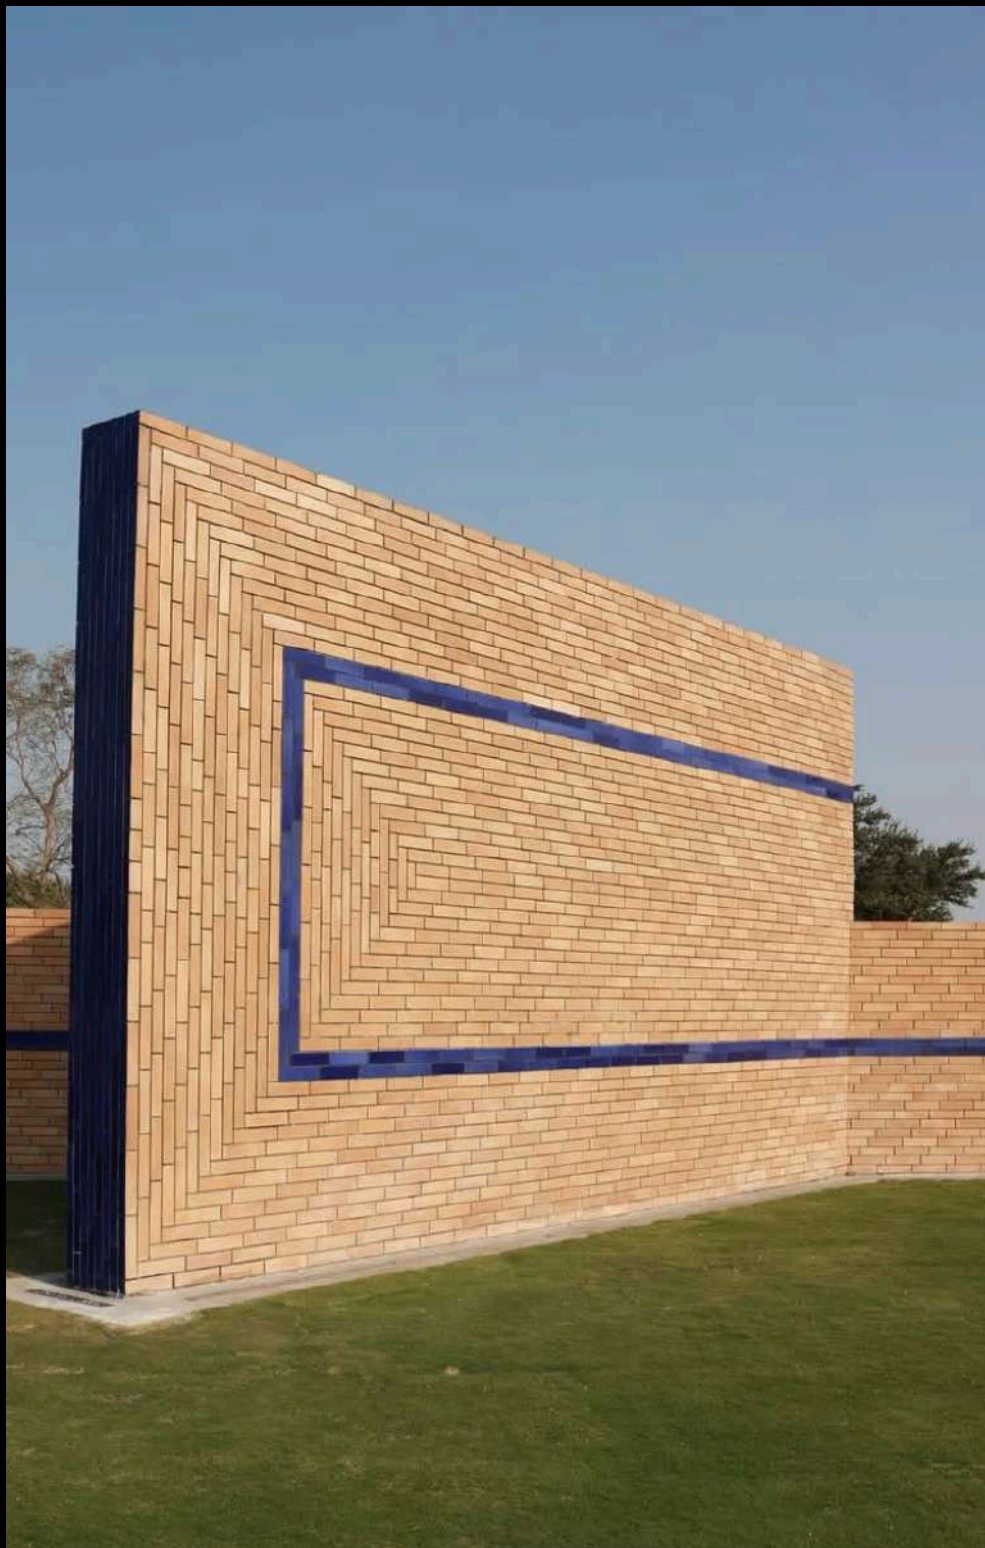

CODE : ESP1407
DIMENSION : 7X31CM